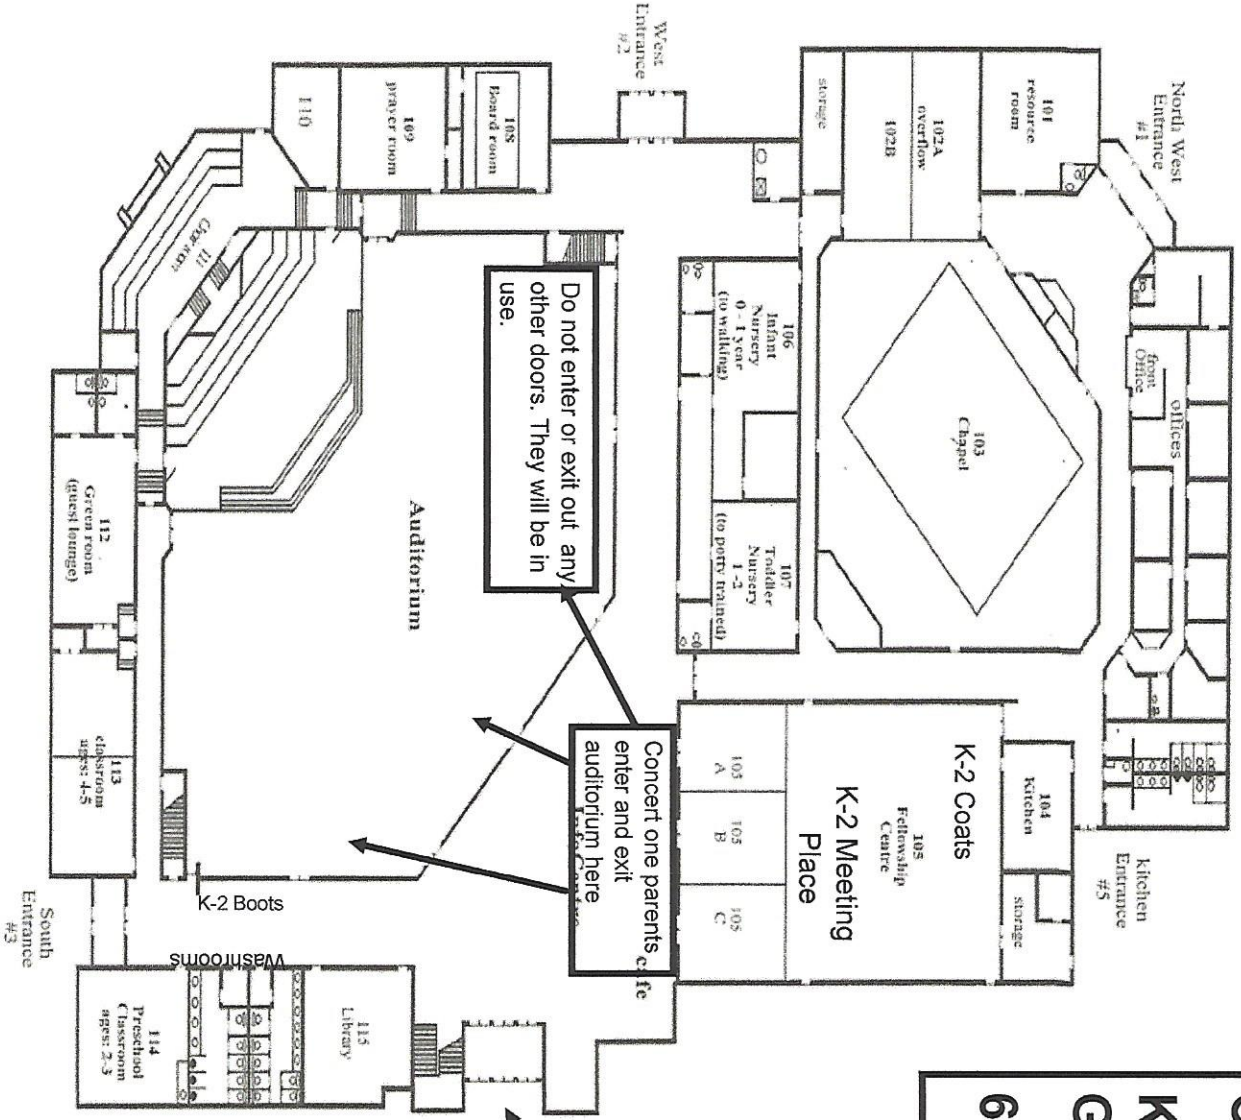

Baseline Road

HEALTH UNIT-Overflow parking

CONCERT 1
Kindergarten-
Grade 2
6:30-7:00 PM

OLPH CHURCH OVERFLOW PARKING

K-2
Entrance
and Exit
Doors open
at 6:00 PM

Do not enter or exit in any other doors. They will be in use.

Concert one parents enter and exit auditorium here